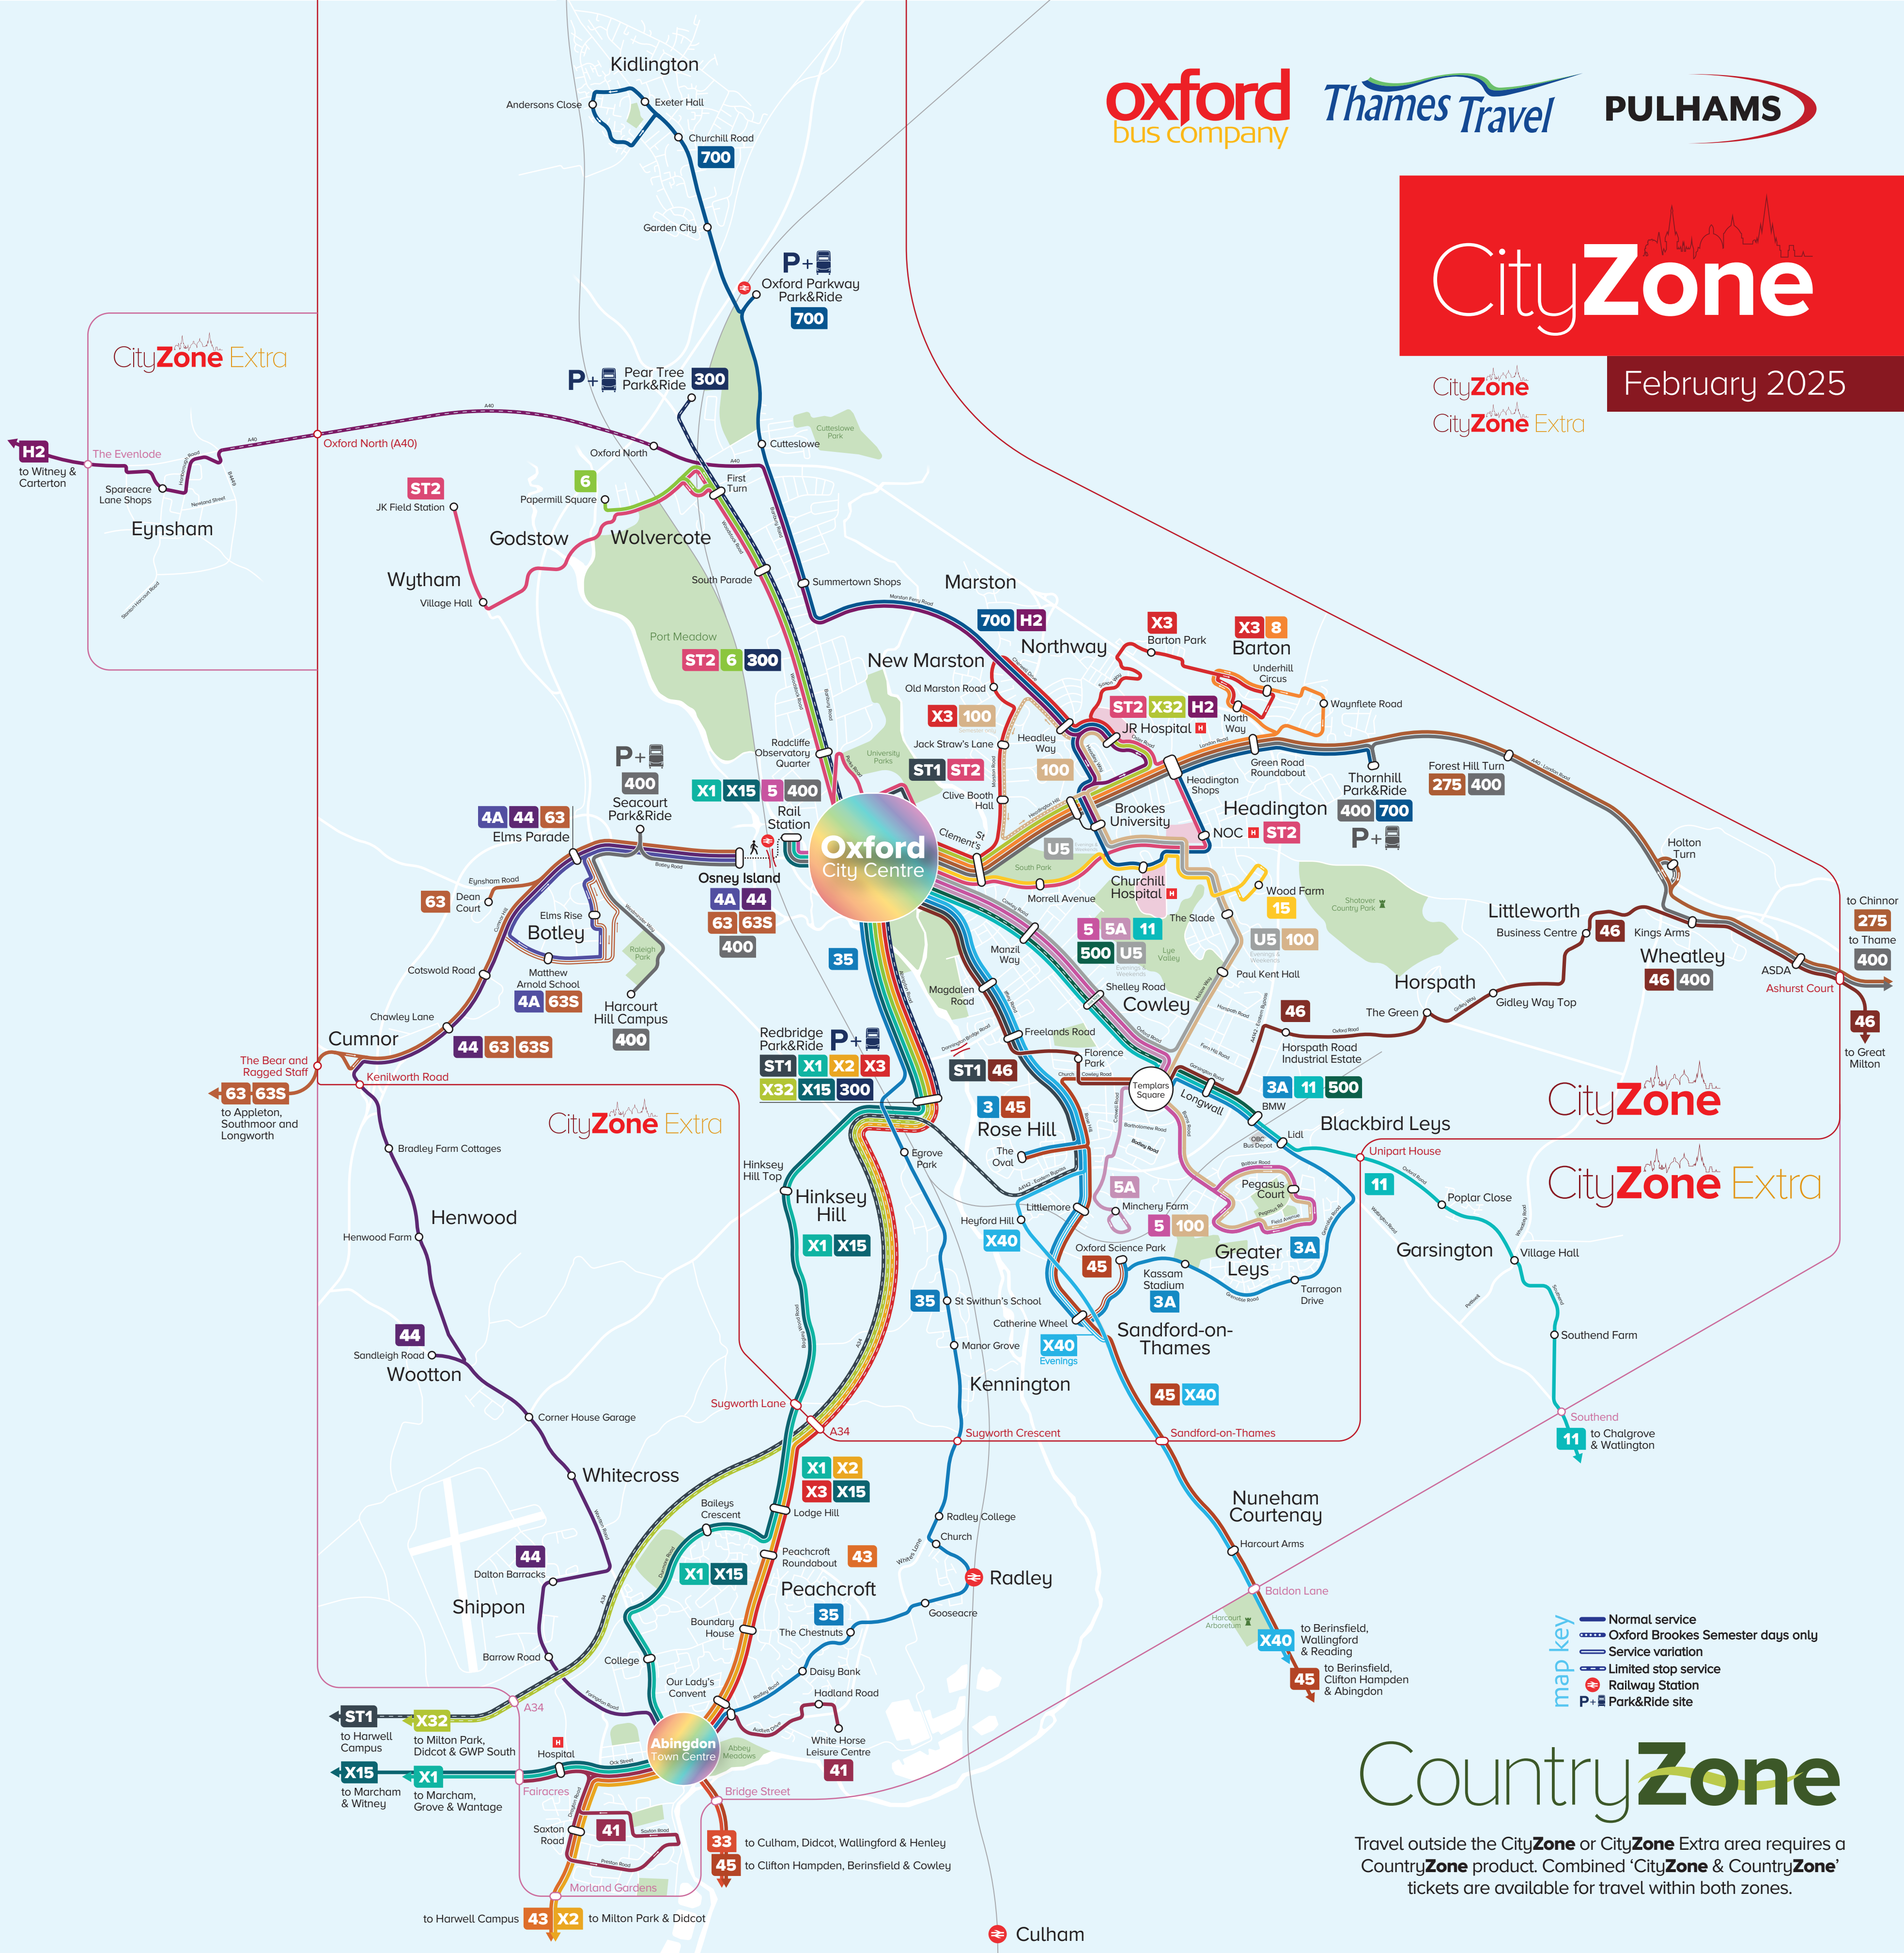

CityZone

February 2025

CityZone
CityZone Extra

CityZone
CityZone Extra

map key

- Normal service
- Oxford Brookes Semester days only
- Service variation
- Limited stop service
- Railway Station
- P+ Park&Ride site

CountryZone

Travel outside the CityZone or CityZone Extra area requires a CountryZone product. Combined 'CityZone & CountryZone' tickets are available for travel within both zones.